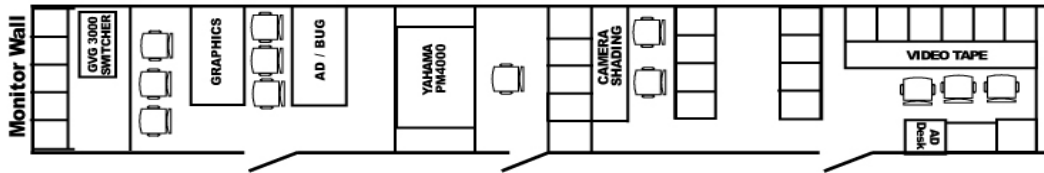

RAYCOM

Sports R4

CAMERAS

5 HK-388W 5 VECTOR 70 HEADS
2 CANON 55x13.5 SUPER TELE w/2x
4 CANON 55x9.5 W/2x
4 HK-388PW
4 CANON J21x7.8 W/2x
2 SONY XC-999 CCD POV CAMERAS
2 CLOCK CAMERAS

PRODUCTION SWITCHER

3000-3T GRASS VALLEY SWITCHER
48 INPUTS
3 MIX EFFECTS

ROUTING SWITCHER

AVS-2 UTAH SCIENTIFIC 40x40
30x30 AUDIO

SPECIAL EFFECTS

DVEous DUAL TWIN CHANNEL DVE

VIDEOTAPE

2 EVS 4 CH LSM-XT
1 EVS 4 CH RO
1 EVS X-FILE
2 SONY DVW-A500 DIGIBETA
2 SONY BVW-75 BETA SP
5 DNF SLO-MO CONTROLLERS
1 VHS VCR
1 DVD REC/PLAYER

PRODUCTION

58 MONITORS (MONITOR WALL)
2 Ikegami 19" COLOR
4 9" COLOR
21 9" B & W DOUBLES
2 COLOR LCD TRIPLE (4")
1 B & W QUAD (3")

ADDITIONAL MONITORS (BOOTH/FIELD)

4 13" COLOR
2 14" LCD (Flat Screen)
9 9" COLOR

OTHER EQUIPMENT

10 FRAME SYNCs
1 2 CH FERAL DVE
2 G/V 4 Ch NTSC to SDI Decoder
3 G/V 4 Ch SDI to NTSC Encoder
2 LOWELL LIGHT KITS
1 PANASONIC QUAD SPLIT

AUDIO

YAMAHA PM 4000 CONSOLE W/
52 INPUTS AND 24 OUTPUTS
MIXING MATRIX (14x8)
EQUALIZATION
DUAL POWER SUPPLIES
1 6 INPUT SUB-MIXER
2 2 CHANNEL RANE AUDIO DELAY
8 COMPRESSORS (PATCHABLE)
1 2 CHANNEL YAMAHA DIGITAL EFFECTS
1 DIGICART II
1 DIGICART E
1 CD/DVD PLAYER

MICROPHONES

4 SENNHEISER 816 (Shotgun)
8 SENNHEISER 416 (Shotgun)
6 ECM 44B LAVS
5 AB-100 ANNOUNCE BOXES
7 HMD-25 ANNOUNCE HEADSETS
FULL COMPLEMENT OF HAND MICS

18 BANTAM PATCH PANELS
40 AUDIO D.A.'S
4 QKT LINES TO PATCH FIELD
GENTNER DIGITAL TELEPHONE INTERFACE
RF 1 LECTROSONICS HH MIC
3 LECTROSONICS BODY PACKS*
1 IFB SYSTEM W/2 RECEIVERS*

COMMUNICATIONS

RTS 9 CH.9 803 STATIONS
3 PROGRAM INPUTS
RTS IFB 12 CHANNEL OUTPUT

2 TELOS LINKS
3 CLEAR COM ADAPTACOMS
6 WALKIE TALKIES - 5 WATTS
2 BASE UNITS - 45 WATTS
11 10-LINE AT&T MERLIN TELEPHONES

GRAPHICS

CHYRON DUET HYPER X2 HD/SD W/CLIP PLAYER

* CODI TELESTRATOR W/ 14" LCD MONITOR

GENERAL

POWER REQUIREMENTS
208 VOLT/200 AMP
225 FEET OF POWER CABLE AVAILABLE
51 FOOT TRAILER

* AVAILABLE UPON REQUEST

FOR MORE INFORMATION, CALL CHARLES MOYE @ 704-374-3829 OR KELLIE BOWEN @ 704-338-3065.